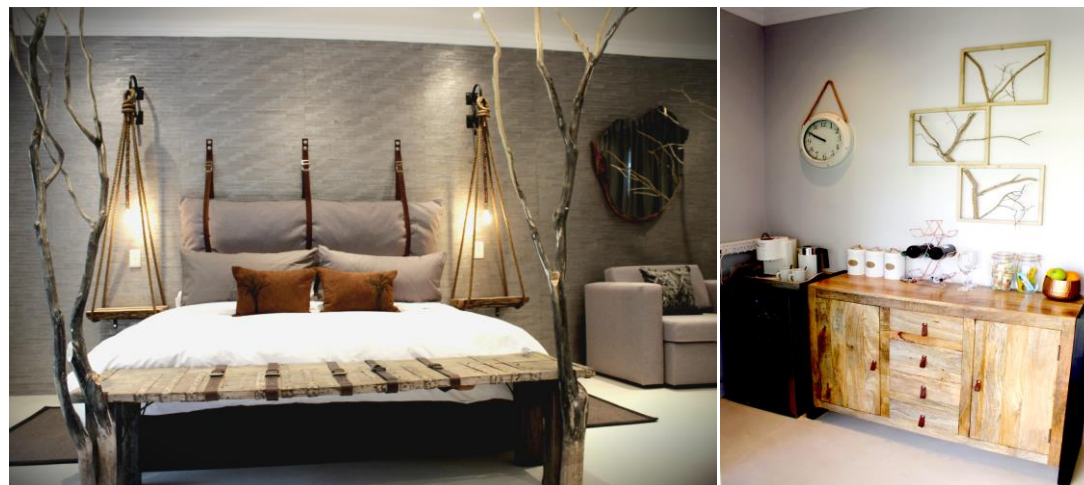

PAYMENT AND CANCELLATION POLICY:

- 4 weeks before arrival 25% payment
- 3 weeks before arrival 50% payment
- 2 weeks before arrival 75% payment
- 0 – 13 days before arrival 100% payment
- No Show will result in 100% payment

IMPORTANT INFORMATION:

All guests would be requested to sign an indemnity upon arrival. **It will read as follows:**

I, the undersigned, herewith indemnify Naankuse @ Utopia, its staff, agents, guests and all other persons associated with Utopia against any claims which may arise from injury, death or damage to my person or property during my stay at Utopia. Any photographic or film images I take during my time here are for my own personal use and will not be used professionally or sold, unless Utopia has provided prior written consent. In addition, I hereby give my consent for the administration of emergency medical treatment that may be deemed necessary by Utopia staff.

EXECUTIVE SUITE

rest - refresh - rejuvenate

RESERVATIONS

Tel: +264 61 211 299

Email: utopia@naankuse.com

Website: www.naankusecollection.com

N/a'ankusê @ Utopia, P.O. Box 99292, Windhoek, Namibia.