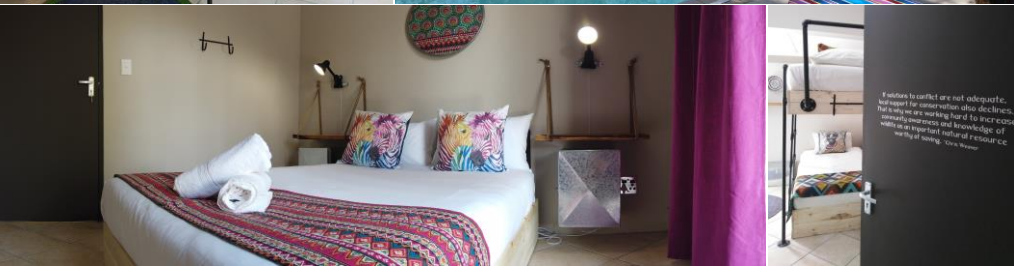

RESERVATIONS

Tel: +264 81 446 6621

Email: travellersinn@naankuse.com

Website: www.naankusecollection.com

N/a'ankusê Travelers Inn, P.O. Box 99292, Windhoek, Namibia.